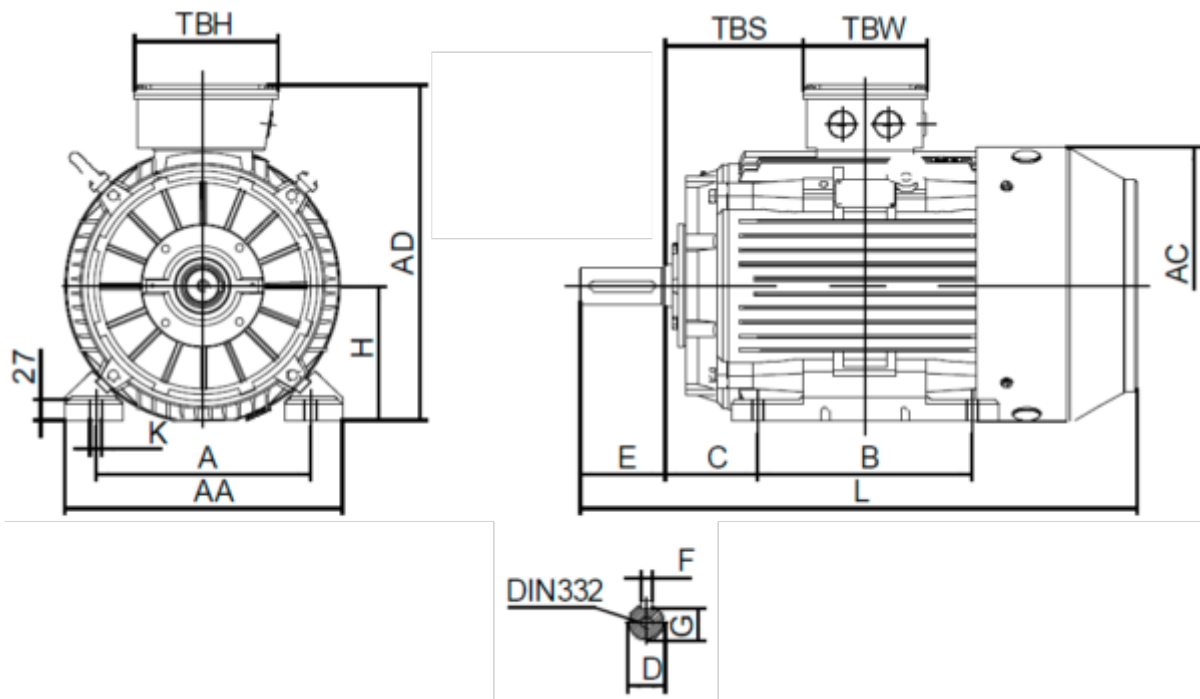

# Data Sheet

Article number: 250301850222

Description: Kleedrive T3C 160L-2 18.5KW 2800 rpm  
3x400/690V 50HZ IP55 B3 Eff=92,4%

## Measures

A = 254	F = 12	TBW = 162
AA = 316	G = 37	
AC = Ø313	H = 160	
AD = 404	HD = 244	
B = 254	K = Ø15	
C = 108	L = 650	
D = Ø42	TBH = 187	
E = 110	TBS = 91	